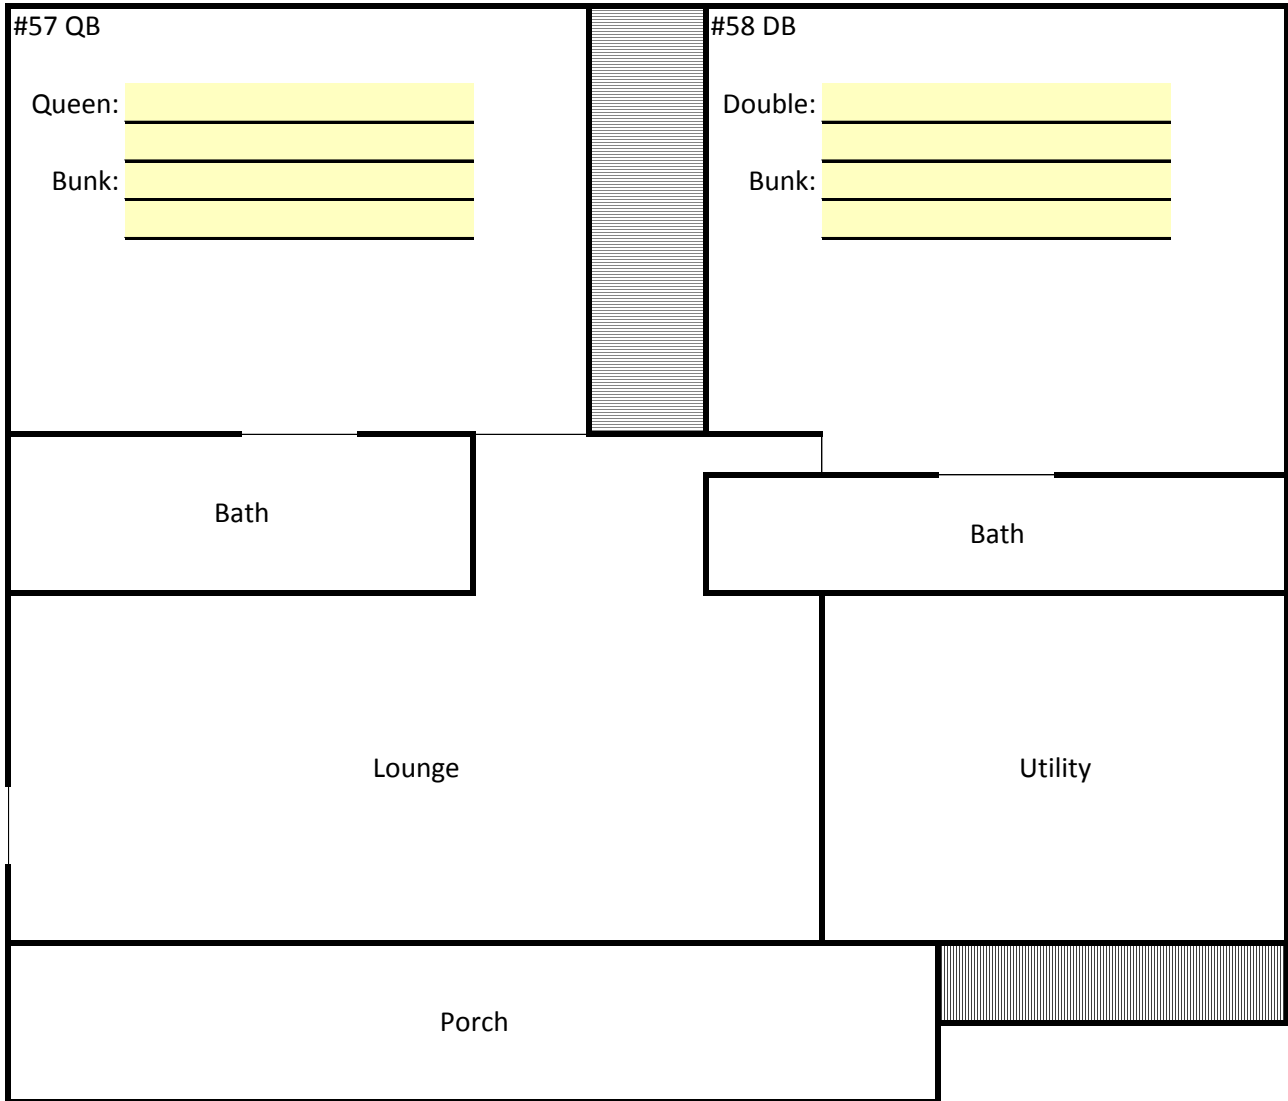

**Twin Oaks Room Assignment
(4 beds, sleeps 8)***

_____ Group Name

_____ Booking #

Date 24-Apr-18

Q = Queen B = Bunk D = Double

* Linens & towels are provided – private bath