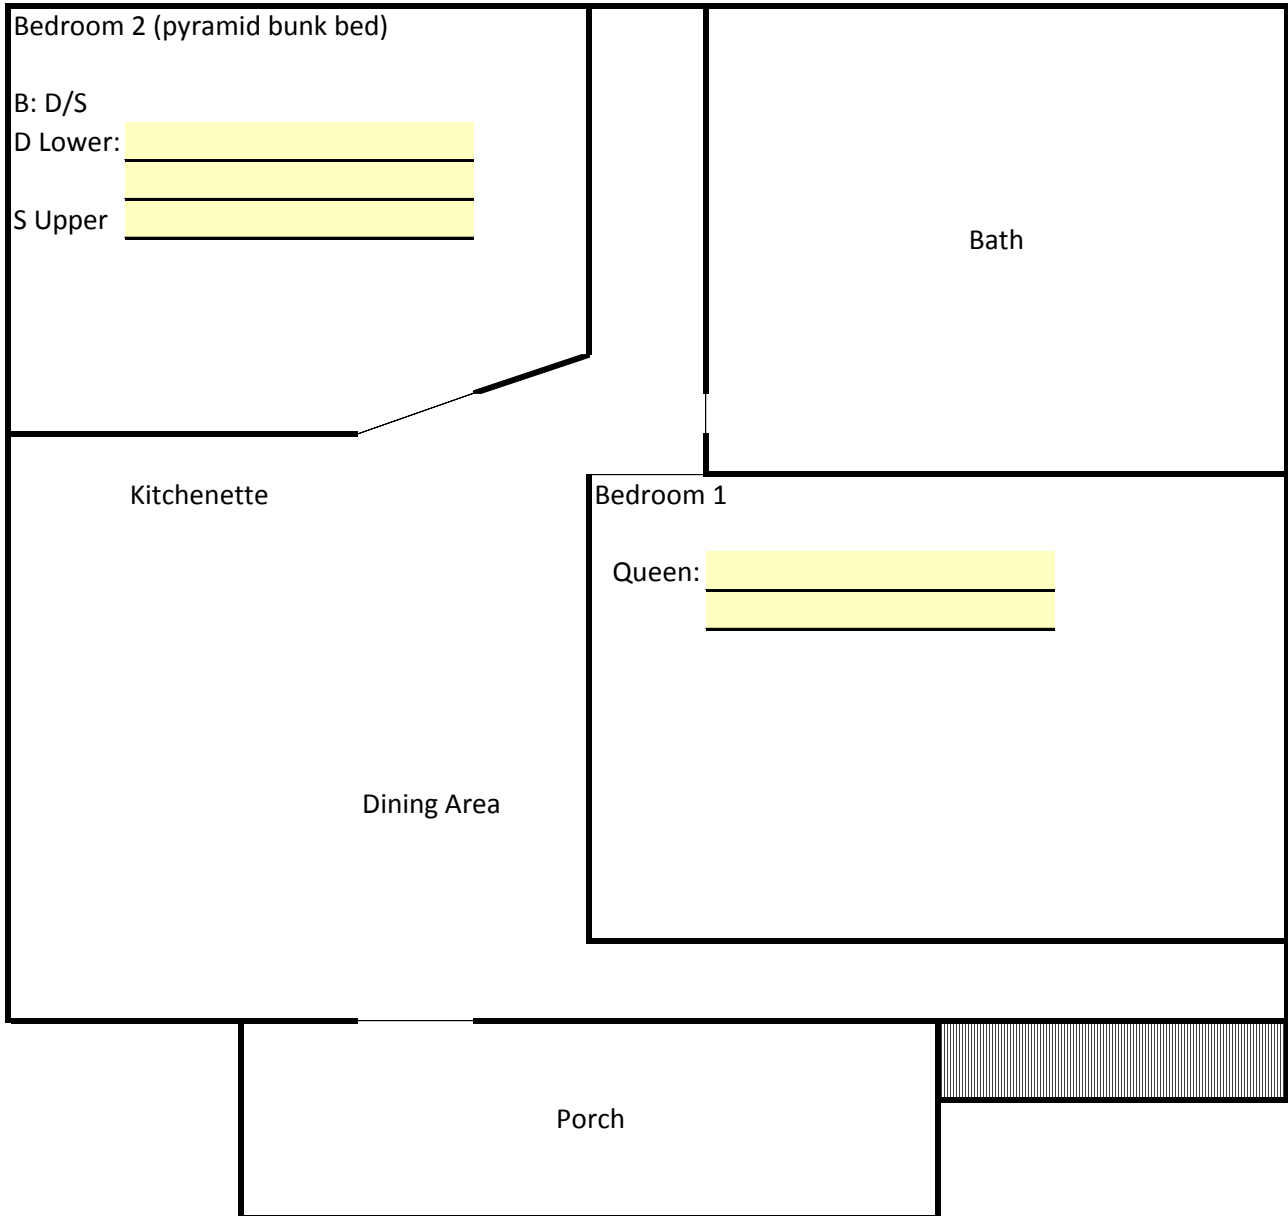

**Acorn Loft Room Assignment  
(3 beds, sleeps 5)\***

\_\_\_\_\_  
Group Name

\_\_\_\_\_  
Booking #

Date 24-Apr-18

Q = Queen

D = Double

S = Single

B:d/s = Double lower; single upper

**2<sup>nd</sup> Floor of Twin Oaks (Facing Founders Lodge)**

\* Linens & towels are provided – private bath