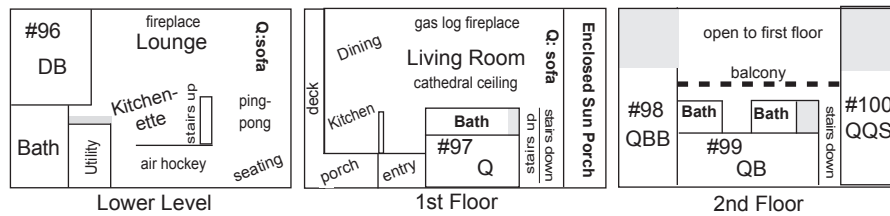

Mountainside Lodges

Q=Queen • D=Double • S=Single • T=Trundle (opens into 2 singles) • B=Bunk (two singles)
B: d/s=Bunk (double lower, single upper) • W=Wide Bunk (two doubles) • (T)=Tub • (R)=Roll-in Shower

Drawings are representations only and are not to scale.

Hearthstone Lodge 8117 Sky High Lane

4 bedrooms • 20 beds • 24 max.

Mountain Laurel Lodge 8112 Sky High Lane

6 bedrooms • 20 beds • 26 max.

Aspen Lodge 7139 Miller Road

5 bedrooms • 17 beds • 20 max.

Creekview Lodge 7131 Miller Road

5 bedrooms • 15 beds • 21 max.

Streamside Lodge 5384 Route 447

4 bedrooms • 8 beds • 12 max.