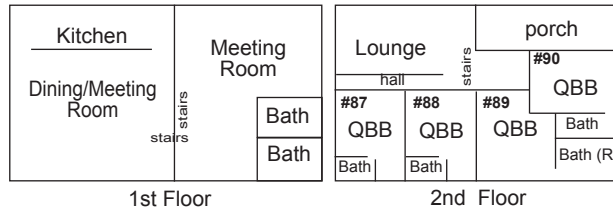

Mountainside Lodges

Q=Queen • D=Double • S=Single • T=Trundle (opens into 2 singles) • B=Bunk (two singles)
B: d/s=Bunk (double lower, single upper) • W=Wide Bunk (two doubles) • (T)=Tub • (R)=Roll-in Shower

Drawings are representations only and are not to scale.

Hearthstone Lodge 8117 Sky High Lane

4 bedrooms • 20 beds • 24 max.

Mountain Laurel Lodge 8112 Sky High Lane

6 bedrooms • 20 beds • 26 max.

Aspen Lodge 7139 Miller Road

5 bedrooms • 17 beds • 20 max.

Creekview Lodge 7131 Miller Road

5 bedrooms • 15 beds • 21 max.

Streamside Lodge 5384 Route 447

4 bedrooms • 8 beds • 12 max.