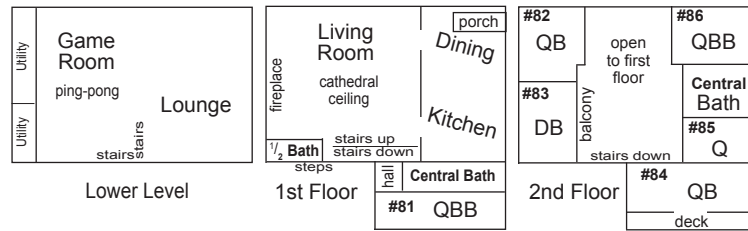

Mountainside Lodges

Q=Queen • D=Double • S=Single • T=Trundle (opens into 2 singles) • B=Bunk (two singles)
B: d/s=Bunk (double lower, single upper) • W=Wide Bunk (two doubles) • (T)=Tub • (R)=Roll-in Shower

Drawings are representations only and are not to scale.

Hearthstone Lodge 8117 Sky High Lane

4 bedrooms • 20 beds • 24 max.

Mountain Laurel Lodge 8112 Sky High Lane

6 bedrooms • 20 beds • 26 max.

Aspen Lodge 7139 Miller Road

5 bedrooms • 17 beds • 20 max.

Creekview Lodge 7131 Miller Road

5 bedrooms • 15 beds • 21 max.

Streamside Lodge 5384 Route 447

4 bedrooms • 8 beds • 12 max.