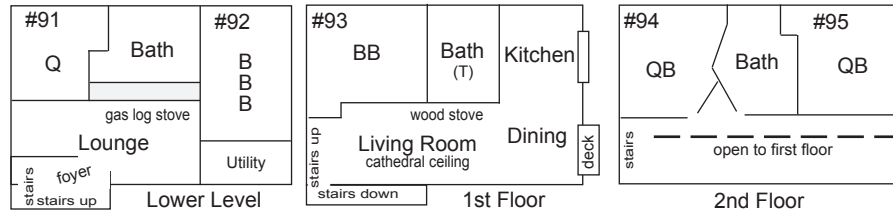

Mountainside Lodges

Q=Queen • D=Double • S=Single • T=Trundle (opens into 2 singles) • B=Bunk (two singles)
B: d/s=Bunk (double lower, single upper) • W=Wide Bunk (two doubles) • (T)=Tub • (R)=Roll-in Shower

Drawings are representations only and are not to scale.

Hearthstone Lodge 8117 Sky High Lane

4 bedrooms • 20 beds • 24 max.

Mountain Laurel Lodge 8112 Sky High Lane

6 bedrooms • 20 beds • 26 max.

Aspen Lodge 7139 Miller Road

5 bedrooms • 17 beds • 20 max.

Creekview Lodge 7131 Miller Road

5 bedrooms • 15 beds • 21 max.

Streamside Lodge 5384 Route 447

4 bedrooms • 8 beds • 12 max.