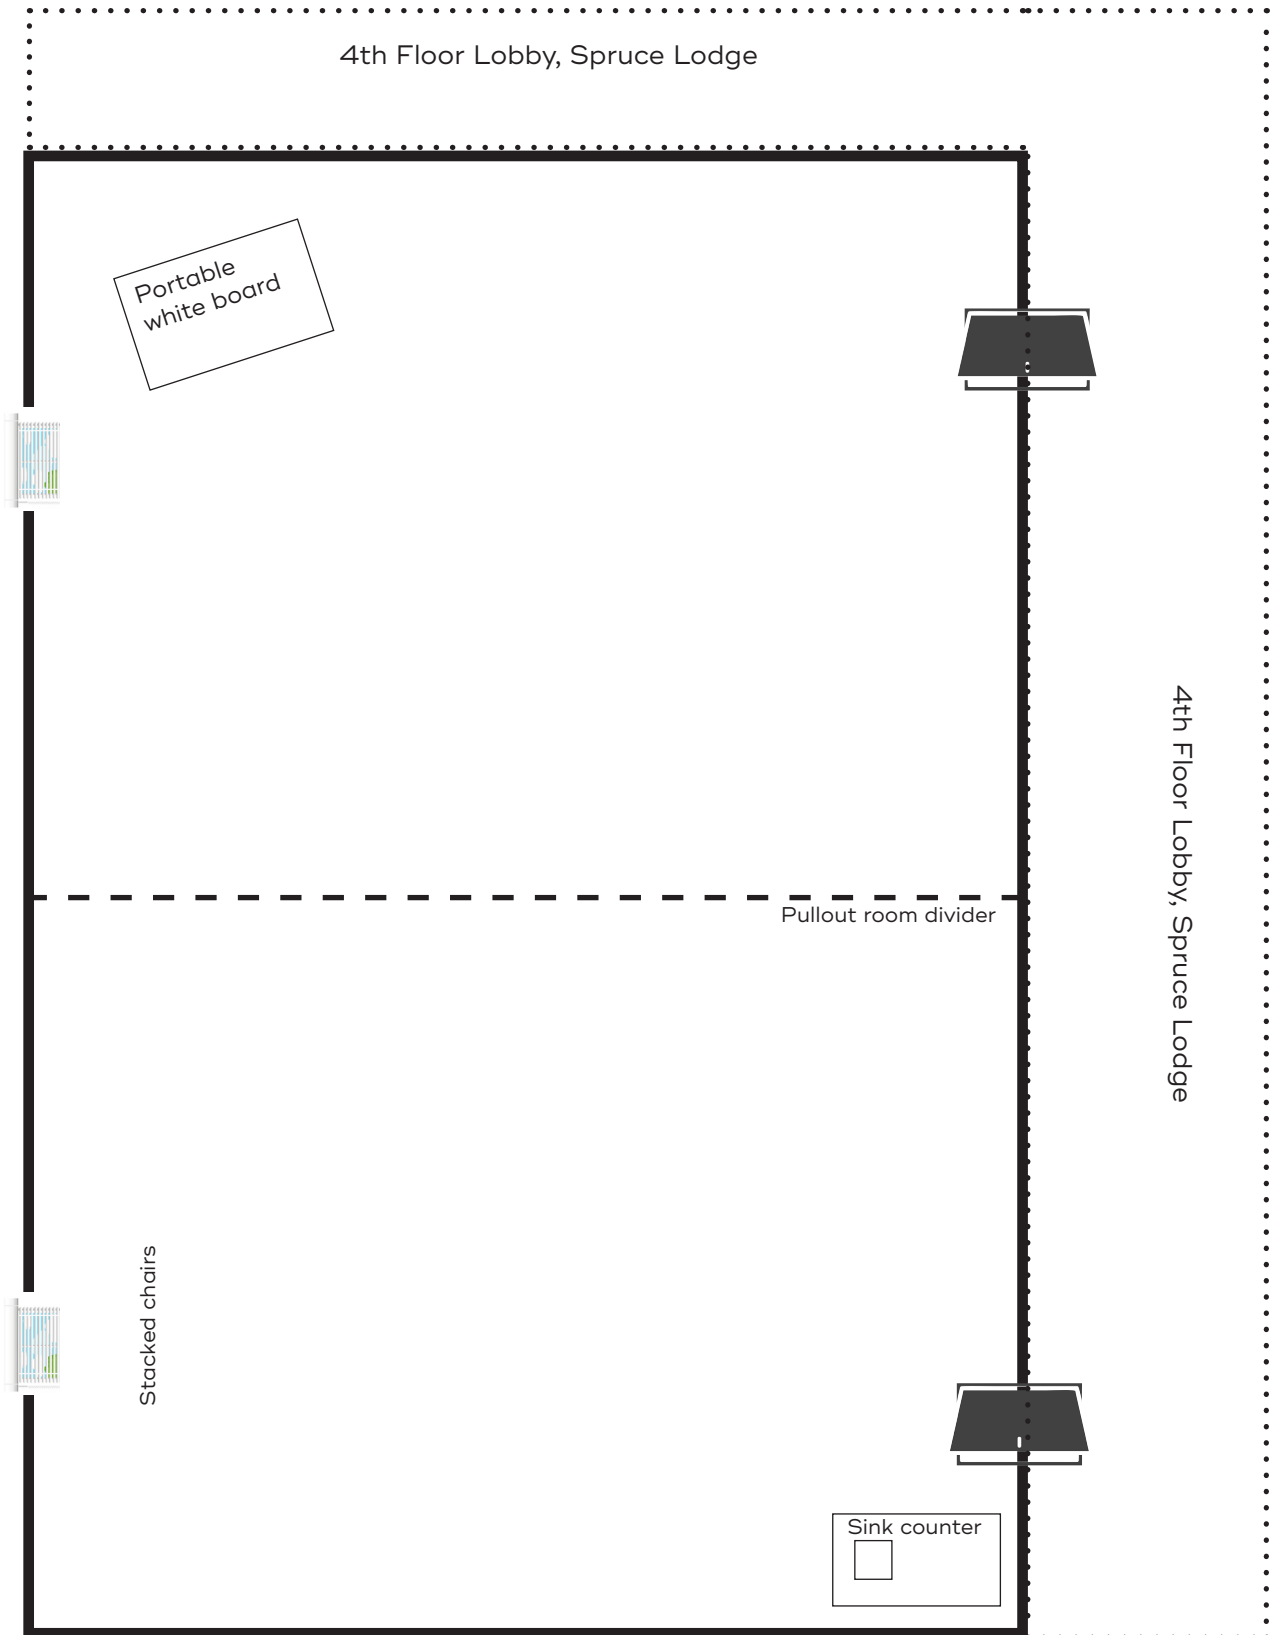

4th Floor Lobby, Spruce Lodge

Portable white board

Pullout room divider

4th Floor Lobby, Spruce Lodge

Stacked chairs

Sink counter

**Lilac**  
4th floor, Spruce Lodge / 30 x 22 feet  
Capacity, 40

Not to scale