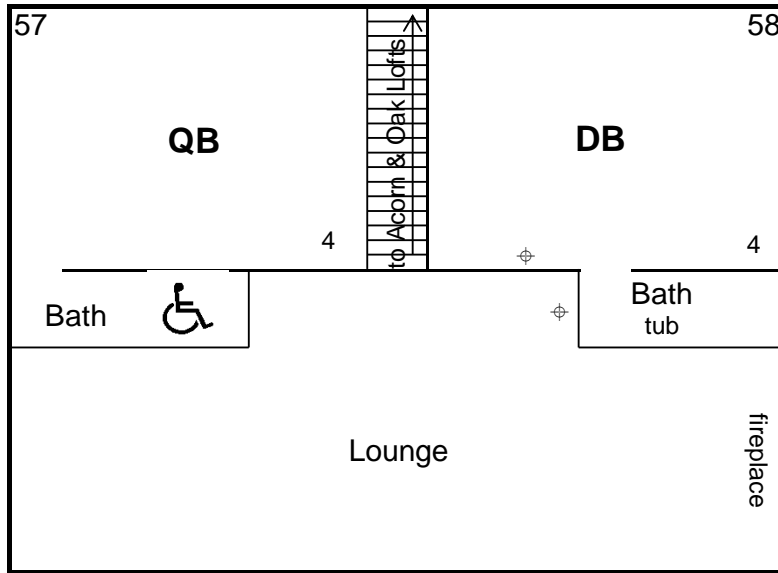

Twin Oaks Layout

D = Double Q=Queen 6 beds, accommodates 8

B = Bunk (two singles)

⊕ Thermostat location (thermostat located in the lounge controls heat for both the lounge and Twin Oaks 57)