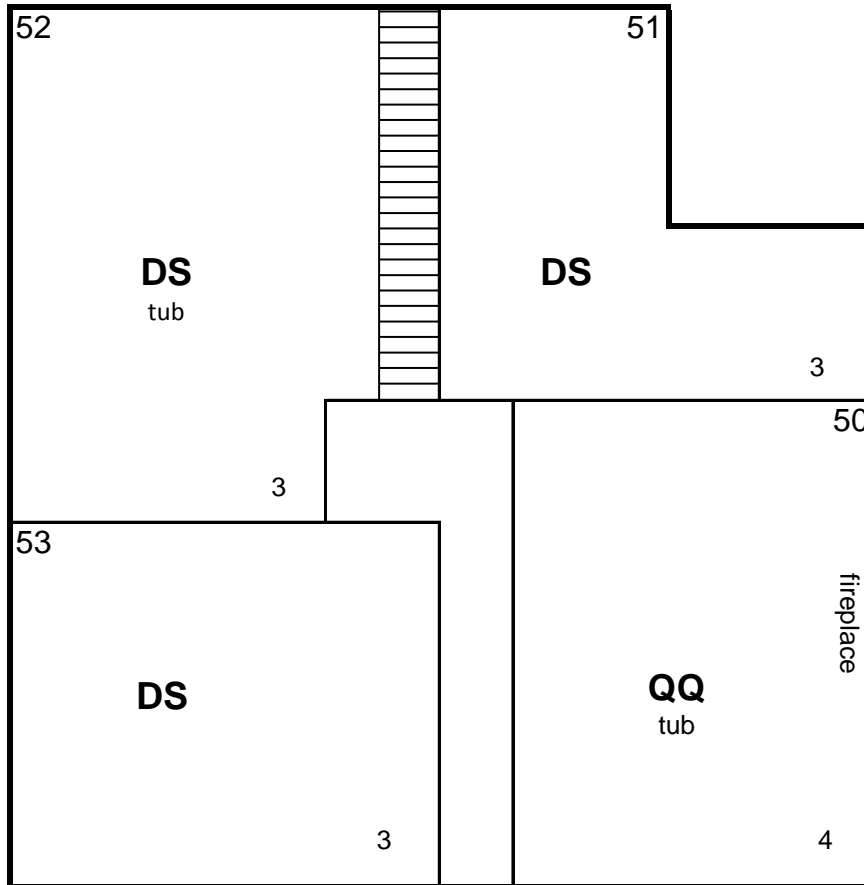

Stone Terrace Layout

8 beds, accommodates 13

Q = Queen

D = Double

S = Single