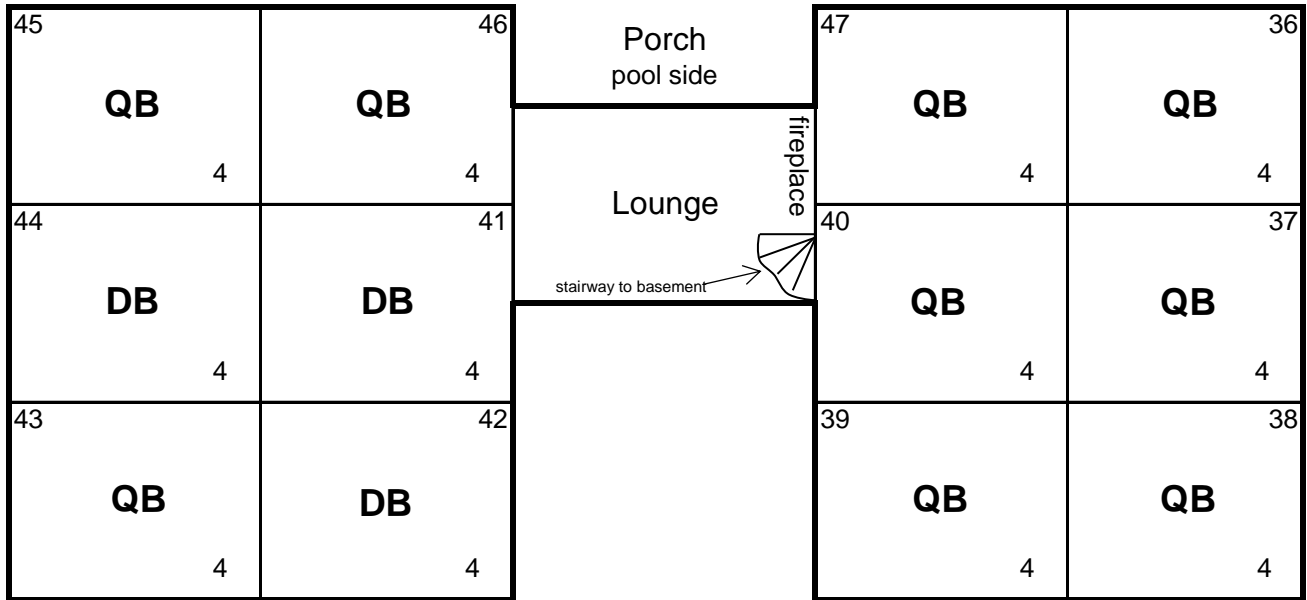

Hemlock Layout

Q = Queen
D = Double
B = Bunk (*two singles*)

36 beds, accommodates 48